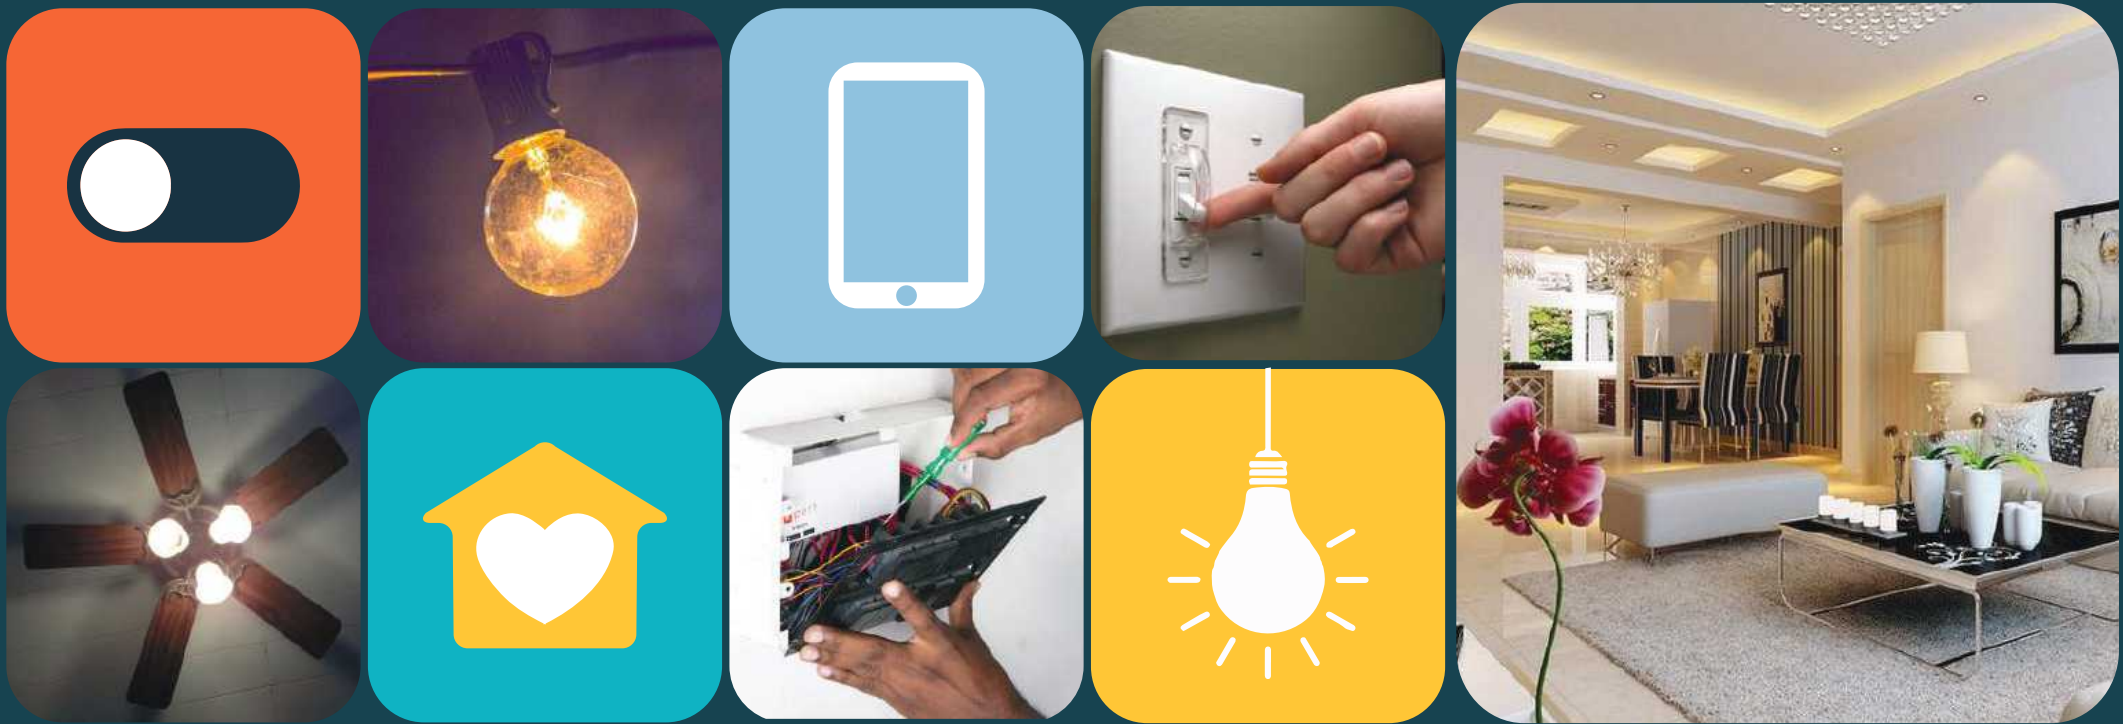

*Devices and appliances that can be controlled by pert

Smart Switches - 8 Node & 4 Node

Smart switch is a Wi-Fi enabled smart device, which can easily be installed into your existing 4-8 module switchboard without any re-wiring. Each Switch can also be configured to be used as a dimmer, so you can set up the perfect ambiance in your home and save energy at the same time. Pert devices are easy to remove as they are to install.

Features

-  Fits inside your existing switchboard.
-  Worry less and smile more with savings on your energy bills.
-  Say yes to a smoother life by setting schedules for any device.
-  Control through your smart phone from another room or country.