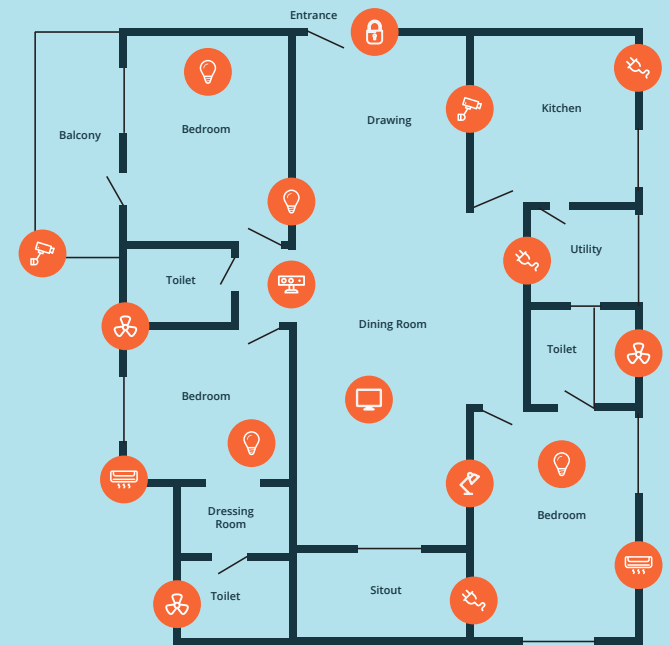

Easy Installation

Pert devices are easy to set up and use. The installation process is hassle free and they connect to your existing Wi-Fi network.

Retrofit

Pert devices work in sync with your existing electrical connections and appliances. No additional wiring required. They fit inside your existing switchboards.

*Devices and appliances that can be controlled by pert

Smart Switches - 8 Node & 4 Node

Smart switch is a Wi-Fi enabled smart device, which can easily be installed into your existing 4-8 module switchboard without any re-wiring. Each Switch can also be configured to be used as a dimmer, so you can set up the perfect ambiance in your home and save energy at the same time. Pert devices are easy to remove as they are to install.