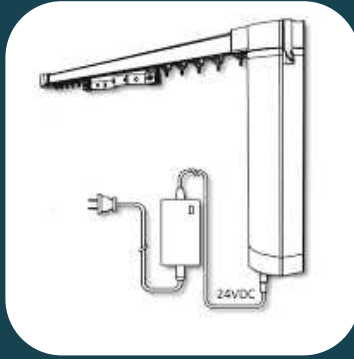

Smart Curtain

You can open and close your curtains directly from the Pert App from anywhere in the world. You can set how far curtains should be opened. Pert can automatically close your curtains when everyone leaves the house until someone comes home. This way your curtains help keep your house cool during the summer and preserve heat inside during cold winter months.

Features

- Control your curtains from the comfort of your bed
- You can also set timers to open and close them at a fixed time
- Automatically open and close your curtains when the sun rises and sets
- Helps you save energy bills